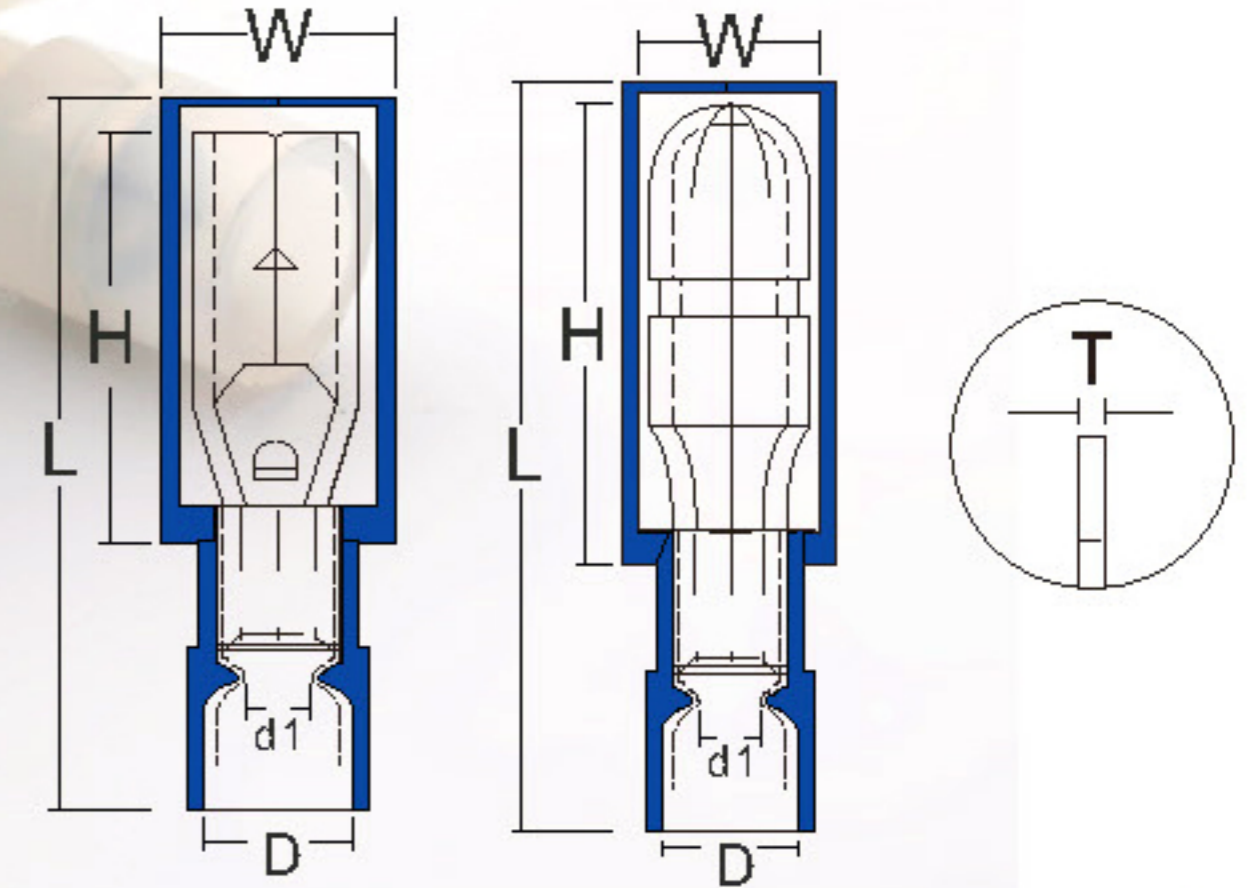

DOIN ELECTRIC

DEXIN ELECTRIC TECHNOLOGY

www.doinele.com

Bullet Female-Male quick disconnects

Case diagram		Wire Range	DIMENSION					
			W	L	H	d1	D	T
	MPFNYE	0.5-0.75mm ²	6.35	24.0	11.0	1.7	4.0	0.8
	FRFNYD	0.5-0.75mm ²	6.35	24.0	11.0	2.3	4.5	0.8