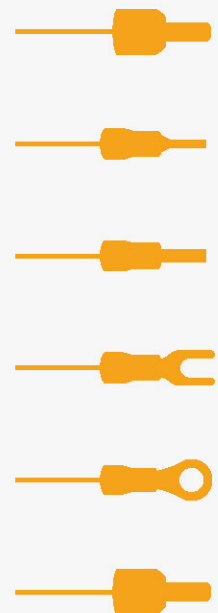

DOIN ELECTRIC

DEXIN ELECTRIC TECHNOLOGY

www.doinele.com

Bullet Female-Male quick disconnects

Case diagram		Wire Range	DIMENSION					
			W	L	H	d1	D	T
	MPFNYE	0.5-0.75mm ²	6.35	24.0	11.0	1.7	4.0	0.8
	FRFNYD	0.5-0.75mm ²	6.35	24.0	11.0	2.3	4.5	0.8